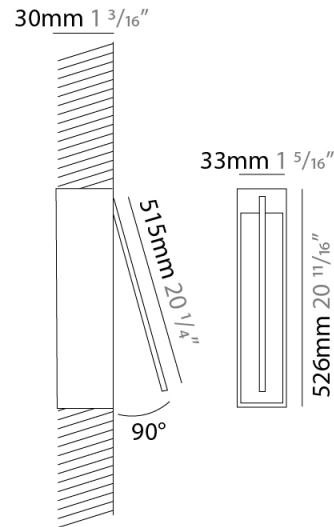

SPILLO 1 ROD RECESSED

D46007- -

base number   Color   Finish
Temperature   Options

1. To build a product code in our configurator select the specify button on the base model # product page
2. To build a manual product code on this datasheet choose from the options listed below in blue font and add the suffix to the base model #

GENERAL

Series: Spillo
Subseries: Spillo 1 Rod
Brand: Icone
Division: Design
Mounting Type: Recessed
Mounting Location: Wall
Subcategory: Ambient

PHYSICAL

Shape: Rectangle
Width (mm): 33
Width (in): 1 ⁵/₁₆
Height (mm): 526
Height (in): 20 ¹¹/₁₆
Min. Recessing Depth (mm): 30
Min. Recessing Depth (in): 1 ³/₁₆
Light Distribution: Adjustable
Fixture Finish: WHI / BLK / CHR / BGD
Fixture Material: Brass

ELECTRICAL

Lamp Type: LED
Total Output Wattage (W): 6.6
Dimming: 0-10V Dimming
Driver Included: No
Driver Location: Remote
Driver Type: Constant Voltage - 120 / 277Vac
Driver Class: Class 2
Input Voltage (V): 120 - 277
Output Voltage (V): 12
Upon Request: (Not included, see components) 0-10Vdc dimming / 277Vac

LED

Color Temperature (°K): 2700 / 3000
Nominal Lumen (lm): 550
CRI: >90 CRI
Lamp Life (hrs): 50000

OPTICAL

Adjustability: Tilt 120°

RATINGS AND CERTIFICATIONS

Certified By: Certified for North American Standards
IP rating: IP20

PROJECT
TYPE
SPECIFIER
QUANTITY
DATE