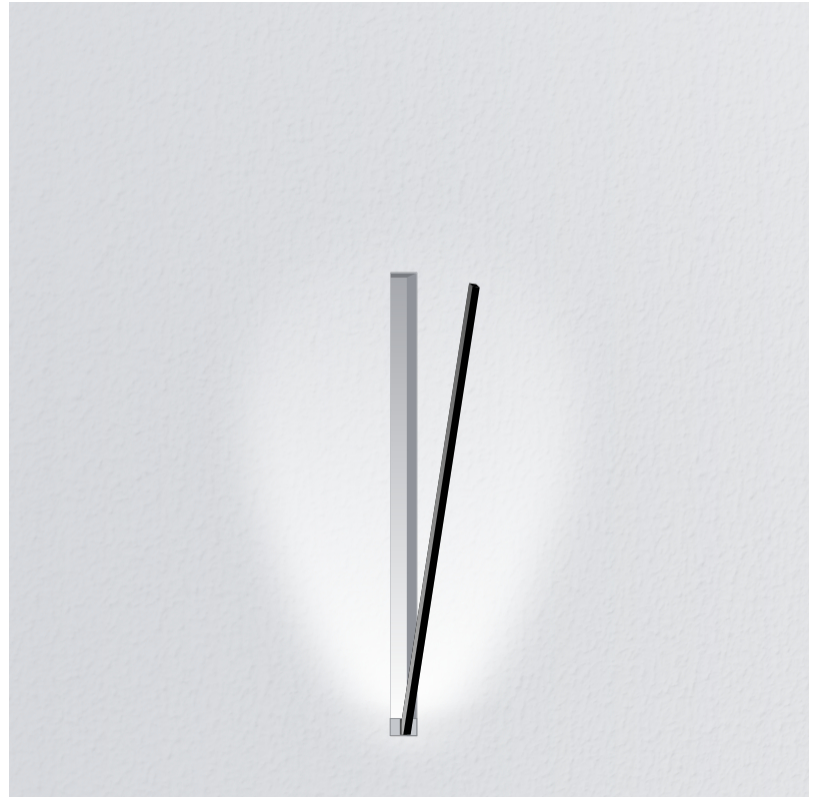

SPILLO 1 ROD RECESSED

D46007- -

base number   Color   Finish
Temperature   Options

1. To build a product code in our configurator select the specify button on the base model # product page
2. To build a manual product code on this datasheet choose from the options listed below in blue font and add the suffix to the base model #

GENERAL

Series: Spillo
Subseries: Spillo 1 Rod
Brand: Icone
Division: Design
Mounting Type: Recessed
Mounting Location: Wall
Subcategory: Ambient

PHYSICAL

Shape: Rectangle
Width (mm): 33
Width (in): 1 ⁵/₁₆
Height (mm): 526
Height (in): 20 ¹¹/₁₆
Min. Recessing Depth (mm): 30
Min. Recessing Depth (in): 1 ³/₁₆
Light Distribution: Adjustable
Fixture Finish: WHI / BLK / CHR / BGD
Fixture Material: Brass

ELECTRICAL

Lamp Type: LED
Total Output Wattage (W): 6.6
Dimming: 0-10V Dimming
Driver Included: No
Driver Location: Remote
Driver Type: Constant Voltage - 120 / 277Vac
Driver Class: Class 2
Input Voltage (V): 120 - 277
Output Voltage (V): 12
Upon Request: (Not included, see components) 0-10Vdc dimming / 277Vac

LED

Color Temperature (°K): 2700 / 3000
Nominal Lumen (lm): 550
CRI: >90 CRI
Lamp Life (hrs): 50000

OPTICAL

Adjustability: Tilt 120°

RATINGS AND CERTIFICATIONS

Certified By: Certified for North American Standards
IP rating: IP20

PROJECT
TYPE
SPECIFIER
QUANTITY
DATE