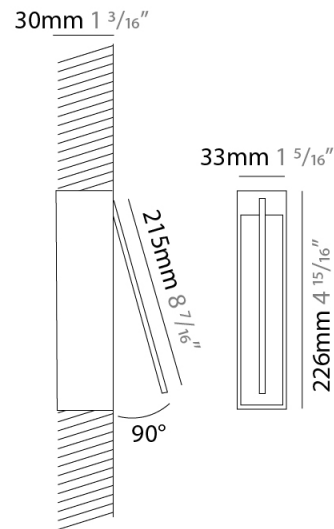

PROJECT
TYPE
SPECIFIER
QUANTITY
DATE

SPILLO 1 ROD RECESSED

D46004- -

base number   Color   Finish
Temperature   Options

1. To build a product code in our configurator select the specify button on the base model # product page
2. To build a manual product code on this datasheet choose from the options listed below in blue font and add the suffix to the base model #

GENERAL

Series: Spillo
Subseries: Spillo 1 Rod
Brand: Icone
Division: Design
Mounting Type: Recessed
Mounting Location: Wall
Subcategory: Ambient

PHYSICAL

Shape: Rectangle
Width (mm): 33
Width (in): 1 5/16
Height (mm): 226
Height (in): 8 7/8
Min. Recessing Depth (mm): 30
Min. Recessing Depth (in): 1 3/16
Light Distribution: Adjustable
Fixture Finish: WHI / BLK / CHR / BGD
Fixture Material: Brass

ELECTRICAL

Lamp Type: LED
Total Output Wattage (W): 2.64
Dimming: 0-10V Dimming
Driver Included: No
Driver Location: Remote
Driver Type: Constant Voltage - 120 / 277Vac
Driver Class: Class 2
Input Voltage (V): 120 - 277
Output Voltage (V): 12
Upon Request: (Not included, see components) 0-10Vdc dimming / 277Vac

LED

Color Temperature (°K): 2700 / 3000
Nominal Lumen (lm): 220
CRI: >90 CRI
Lamp Life (hrs): 50000

OPTICAL

Adjustability: Tilt 120°

RATINGS AND CERTIFICATIONS

Certified By: Certified for North American Standards
IP rating: IP20